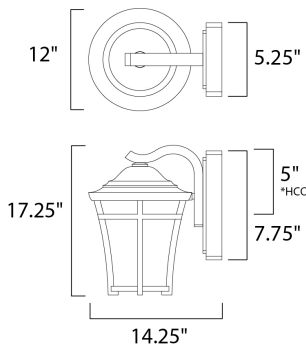

PRODUCT DESCRIPTION

MEASUREMENTS

DIMENSION : 12" W x 17.25" H x 14.25" Ext
BACK PLATE : 5.25" W x 7.75" H x 5" HCO
HANGING WEIGHT : 10.1 lb

LAMPING

INPUT VOLTAGE : 120V
LUMENS : 1,100 Rated
BULB : 1 x 12W LED E26 Medium , 12W Total
BULB INCLUDED : (Included)
CRI : 90+ CRI
COLOR_TEMP : 3000K

FINISHES OPTION

Copper Oxide (CO)

GLASS

Lace LA

MATERIAL

Die Cast Aluminum

RATINGS

cETLus
Wet Location
For Outdoor

ADDITIONAL

RATED LIFE 25000 Hours
OPERATING TEMPERATURE:
-20°C (-4°F), 40°C (104°F)

Always consult a qualified electrician before installing any lighting product.